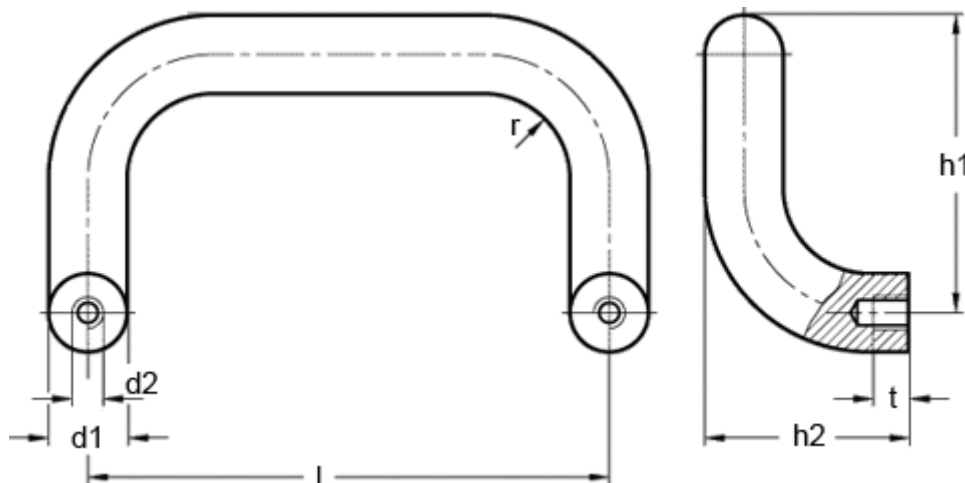

Article number: 20167634

Description: E+G Cabinet U-handle GN 426.1-AL-20-300-BL

Measures

$d1$	= 20
$d2$	= M8
$h1$	= 105
$h2$	= 68
l	= 300
r	= 22
t min	= 15